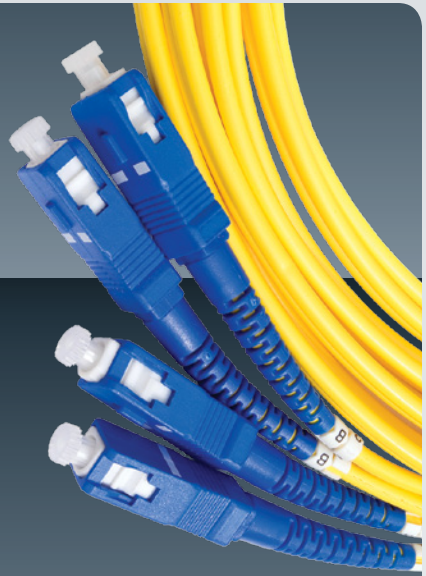

Networking

at the Speed of Light

Somet
Integration

ClearFit® Enterprise Patch Cables | Available in Cat5e and Cat6

Genuine Corning® Optical Fiber Products

Products

- 10 Gig 50/125 Multimode
- 62.5/125 Multimode
- 50/125 Multimode
- 9/125 Singlemode
- Mode Conditioning Cables
- Fixed Fiber Attenuators
- Fiber Couplers

Options

- LC
- SC
- ST
- MTRJ
- Custom Colors
- Custom Lengths
- Multifiber

Oncore provides a full line of stock and customized fiber and copper solutions. All our products—which include assemblies in Cat5e, Cat6 and 6a, 10 gigabit laser-optimized and standard 50 micron multimode, 62.5/125 multimode, singlemode and mode conditioning cables—are individually tested and guaranteed for a lifetime. We also stock cables with every combination of LC, SC, ST and MTRJ connectors and can build to order almost any custom cable assembly. Call us today for a quote at [888.ONCORE.2](tel:888.ONCORE.2) or visit us online at oncorecables.com.

oncore

888.ONCORE.2 | sales@oncorecables.com

See over for more

Stock and Custom Cable Products from Oncore

Stock Fiber Cables

- Lengths From 1-70 Meters
- Multimode 50/125
- Multimode 62.5/125
- 10 Gig 50/125 (Aqua), OM3, OM4
- Singlemode Cables
- Mode Conditioning Cables

Fiber Accessories

- Fiber Attenuators (5, 10, 15, 20dB)
- Fiber Couplers (LC, ST, SC, MTRJ)
- Fiber Media Converters
- Fiber Adapters (LC, SC)

Custom Fiber Cables

- All Corning Cables
- Multifiber Assemblies From 4 to 144
- LC, ST, SC, and FC
- MTRJ, Escon, FDDI and more
- PVC and Plenum,
- Indoor, Outdoor, Armored, Loose Tube
- Loopback Cables
- Launch Test Boxes